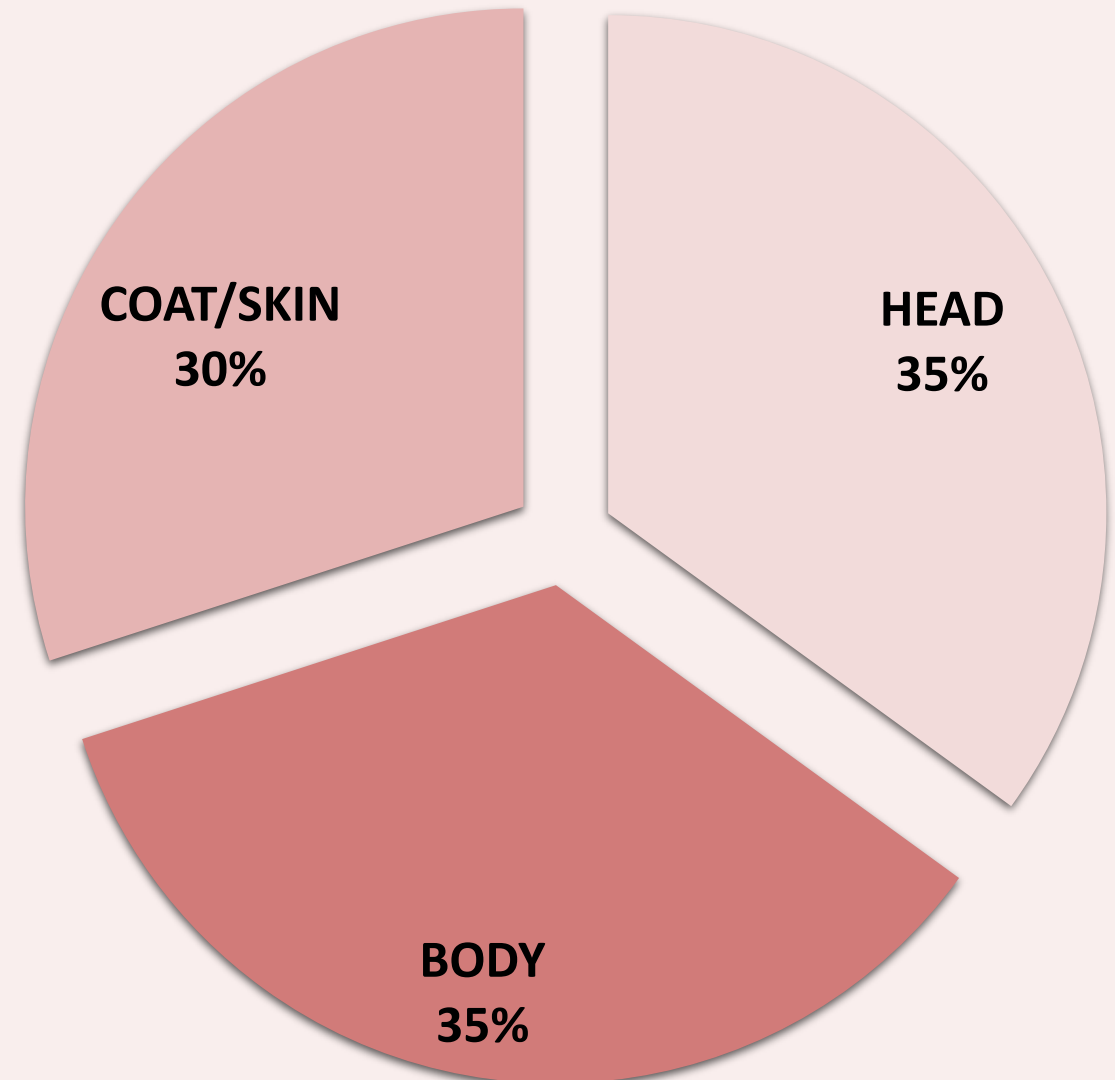

Sphynx Condensed Breed Presentation

Essence of the Sphynx

- Medium in size and substance
- Breed trademark in the appearance of hairlessness
- Smooth skin with the texture of a peach or nectarine
- Wrinkling is desired
- “Pot bellied”
- Sweet tempered and lively

Point Allocation

- **HEAD (35)**
 - Size/Shape (5)
 - Ears (10)
 - Muzzle/Chin (5)
 - Profile (5)
 - Cheekbones (5)
 - Eyes (5)
- **BODY (35)**
 - Neck (5)
 - Chest (10)
 - Abdomen and Rump (10)
 - Legs and Feet (5)
 - Tail (5)
- **COAT/SKIN (30)**

Head

- Modified wedge
 - Slightly longer than wide
- Slightly rounded skull with flat plane in front of the ears
- Strong, well-developed chin
- Whisker break gives squared appearance to the muzzle
- Straight nose with a slight to moderate palpable stop at the bridge of the nose
- Prominent rounded cheekbones defining the eye and form curve above the whisker break

Head continued

- Ears are large to very large
 - Broad at the base
 - Outer base should begin at eye level
 - Set neither too high or too low
 - Unfurnished
- Eyes are lemon drop shaped
 - Open center coming to definite point
 - Placed at slight upward angle aligning with outer ear
 - Set far apart