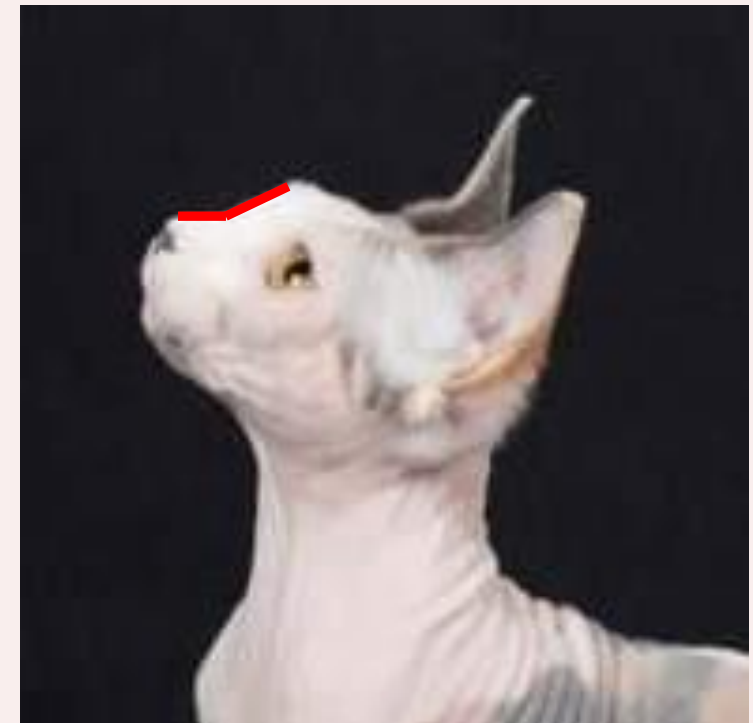

Sphynx Condensed Breed Presentation

Essence of the Sphynx

- Medium in size and substance
- Breed trademark in the appearance of hairlessness
- Smooth skin with the texture of a peach or nectarine
- Wrinkling is desired
- “Pot bellied”
- Sweet tempered and lively

Point Allocation

- **HEAD (35)**
 - Size/Shape (5)
 - Ears (10)
 - Muzzle/Chin (5)
 - Profile (5)
 - Cheekbones (5)
 - Eyes (5)
- **BODY (35)**
 - Neck (5)
 - Chest (10)
 - Abdomen and Rump (10)
 - Legs and Feet (5)
 - Tail (5)
- **COAT/SKIN (30)**

Head

- Modified wedge
 - Slightly longer than wide
- Slightly rounded skull with flat plane in front of the ears
- Strong, well-developed chin
- Whisker break gives squared appearance to the muzzle
- Straight nose with a slight to moderate palpable stop at the bridge of the nose
- Prominent rounded cheekbones defining the eye and form curve above the whisker break