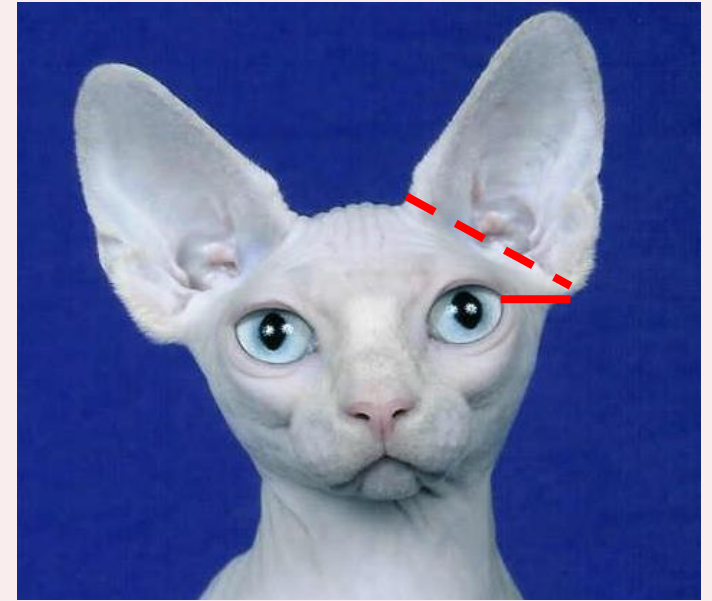

Sphynx Condensed Breed Presentation

Essence of the Sphynx

- Medium in size and substance
- Breed trademark in the appearance of hairlessness
- Smooth skin with the texture of a peach or nectarine
- Wrinkling is desired
- “Pot bellied”
- Sweet tempered and lively

Point Allocation

- **HEAD (35)**
 - Size/Shape (5)
 - Ears (10)
 - Muzzle/Chin (5)
 - Profile (5)
 - Cheekbones (5)
 - Eyes (5)
- **BODY (35)**
 - Neck (5)
 - Chest (10)
 - Abdomen and Rump (10)
 - Legs and Feet (5)
 - Tail (5)
- **COAT/SKIN (30)**

Head

- Modified wedge
 - Slightly longer than wide
- Slightly rounded skull with flat plane in front of the ears
- Strong, well-developed chin
- Whisker break gives squared appearance to the muzzle
- Straight nose with a slight to moderate palpable stop at the bridge of the nose
- Prominent rounded cheekbones defining the eye and form curve above the whisker break

Head continued

- Ears are large to very large
 - Broad at the base
 - Outer base should begin at eye level
 - Set neither too high or too low
 - Unfurnished
- Eyes are lemon drop shaped
 - Open center coming to definite point
 - Placed at slight upward angle aligning with outer ear
 - Set far apart